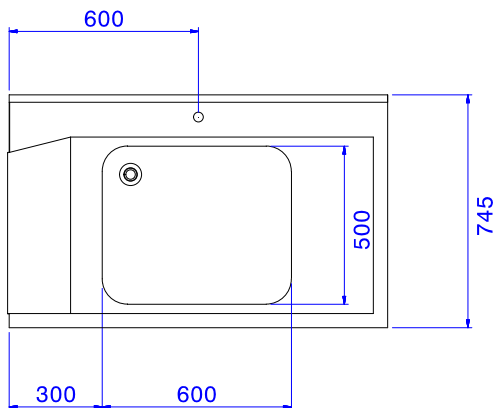

865314 (BHHPT6B12R)

Prewash table with  
600x500mm bowl for Hood  
Type, r>l, 1200mm

**Short Form Specification**

**Item No.** \_\_\_\_\_

For hood type dishwashers. Constructed in 304 AISI stainless steel with backsplash mm250h. N. 2 square 40x40mm tubular legs on height-adjustable feet. Bowl size mm600x500x250h with overflow pipe and drain hole. Basket direction: from right to left.

**Main Features**

- Supplied knocked-down and easy to assemble.
- Plain undershelves and pre-rinse units available as optional accessories.

**Construction**

- Stainless steel feet 50 mm adjustable in height to ensure that tables drain back into the dishwasher.
- Included splashback to prevent water spatter.
- Deep anti-drip profiles completely folded with lower edge for safe and easy cleaning.
- All surfaces smooth with polished finish.
- 40x40 mm square tubular legs in AISI 304 stainless steel.
- 700x500x300mm bowl available upon request.
- Constructed entirely in 304 AISI stainless steel.
- To be secured to the dishwasher and fitted with one pair of legs at the other end.

**Sustainability**

- Designed for 500x500 mm dishwashing racks (it is necessary to connect a rail to the table to avoid baskets from falling).

**Optional Accessories**

- Undershef for Dishwasher table, 1200 mm PNC 865352
- Basket guide for Dishwasher table with bowl 600 mm for Hood Type and Rack Type Dishwasher PNC 865370
- Floor fastening kit for 2 square legs PNC 865386
- Single plastic drain syphon 2 " for Sinks PNC 895313

### Key Information:

External dimensions, Width:	1200 mm
865314 (BHHPT6B12R)	1200 mm
External dimensions, Depth:	745 mm
External dimensions, Height:	1170 mm
Net weight:	8 kg
Splashback Dimensions, Height:	300 mm
Basin dimensions:	600x500x300h