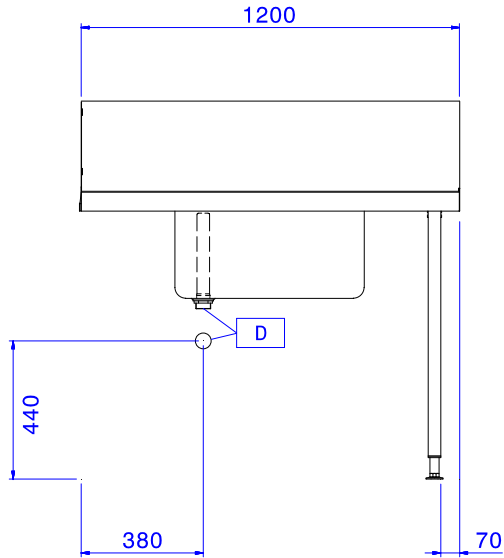

Front

Side

Key Information:

External dimensions, Width:	1200 mm
865314 (BHHPT6B12R)	1200 mm
External dimensions, Depth:	745 mm
External dimensions, Height:	1170 mm
Net weight:	8 kg
Splashback Dimensions, Height:	300 mm
Basin dimensions:	600x500x300h