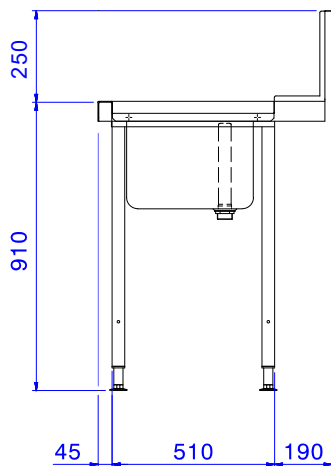

Side

Key Information:

External dimensions, Width:	1200 mm
865314 (BHHPT6B12R)	1200 mm
External dimensions, Depth:	745 mm
External dimensions, Height:	1170 mm
Net weight:	8 kg
Splashback Dimensions, Height:	300 mm
Basin dimensions:	600x500x300h